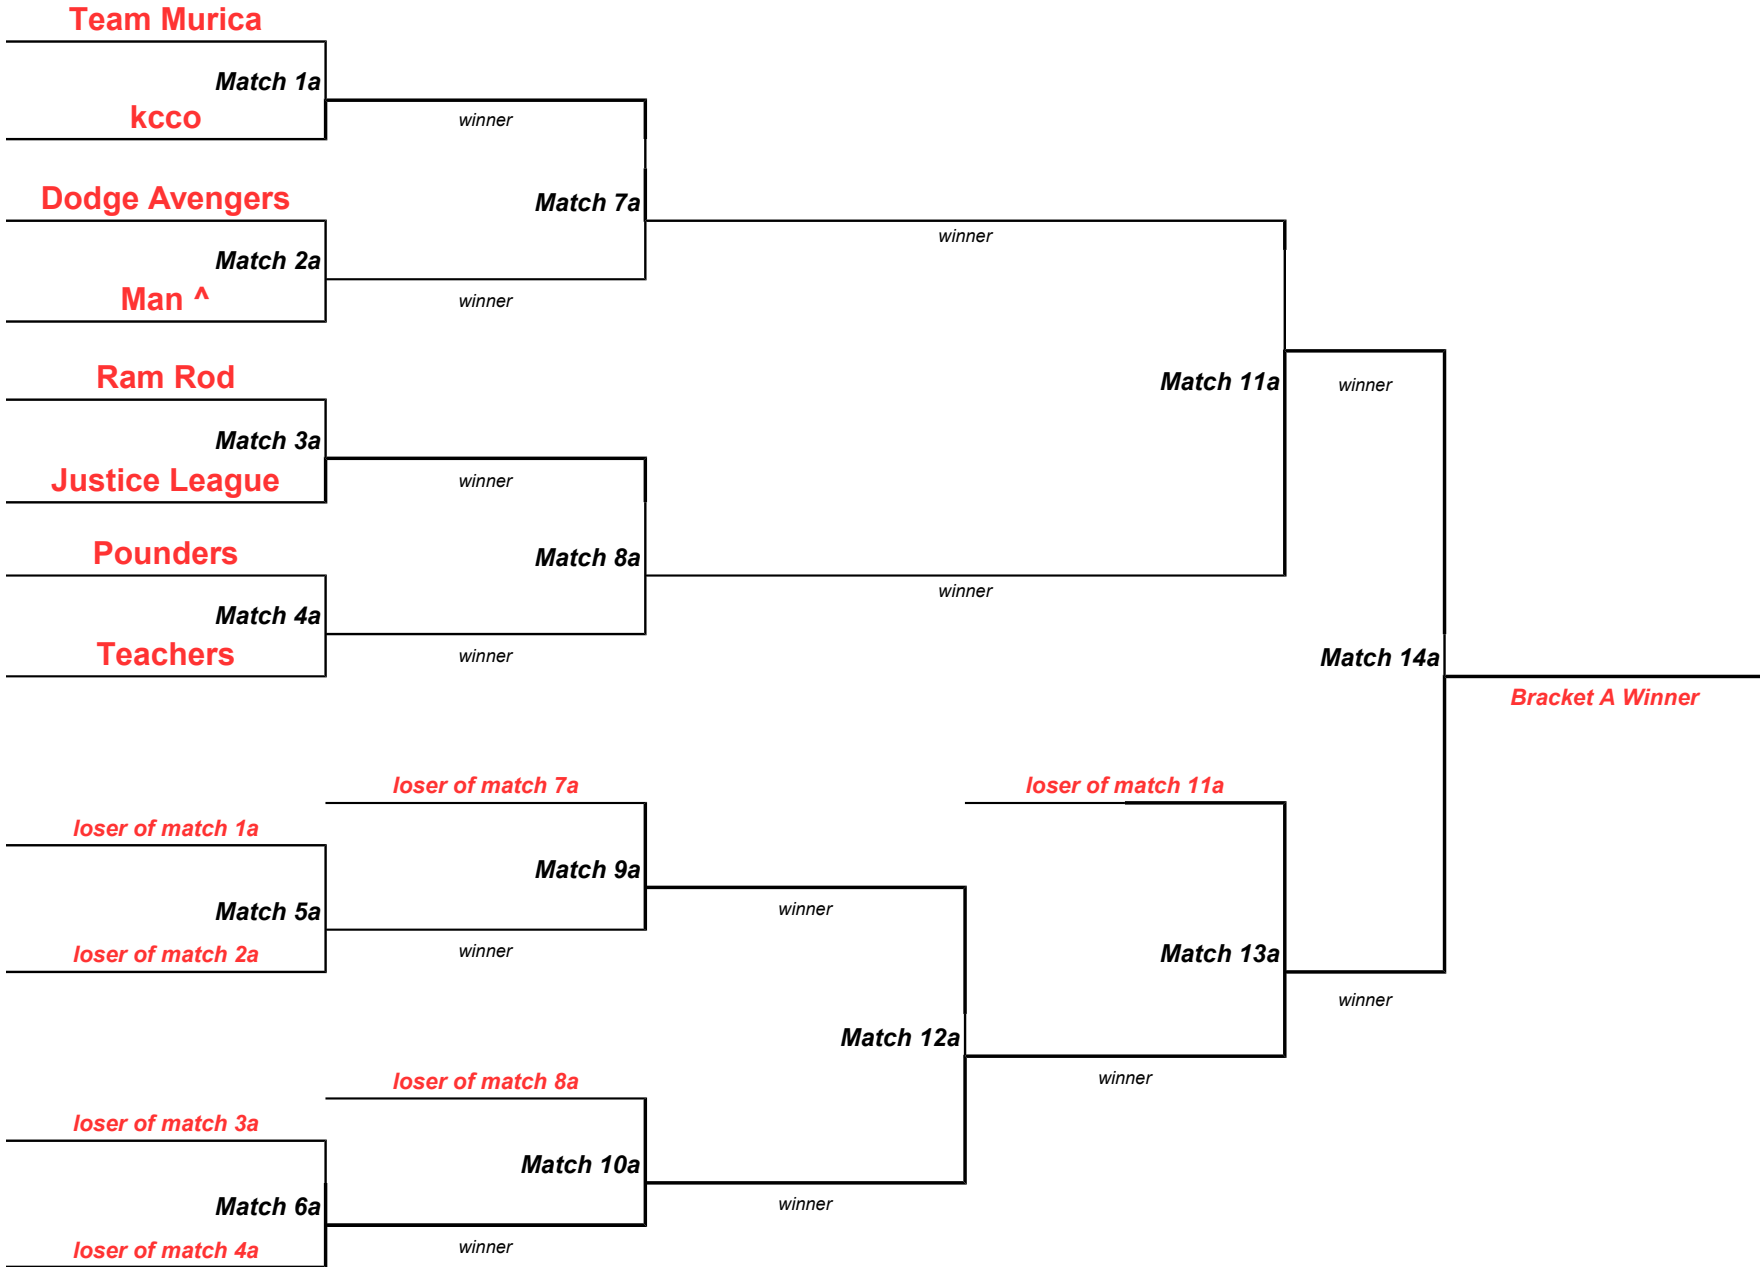

# Spring Smash 2014 Dodgeball Tournament

## Bracket A

# Bracket B

**SOU**

## Pound Town