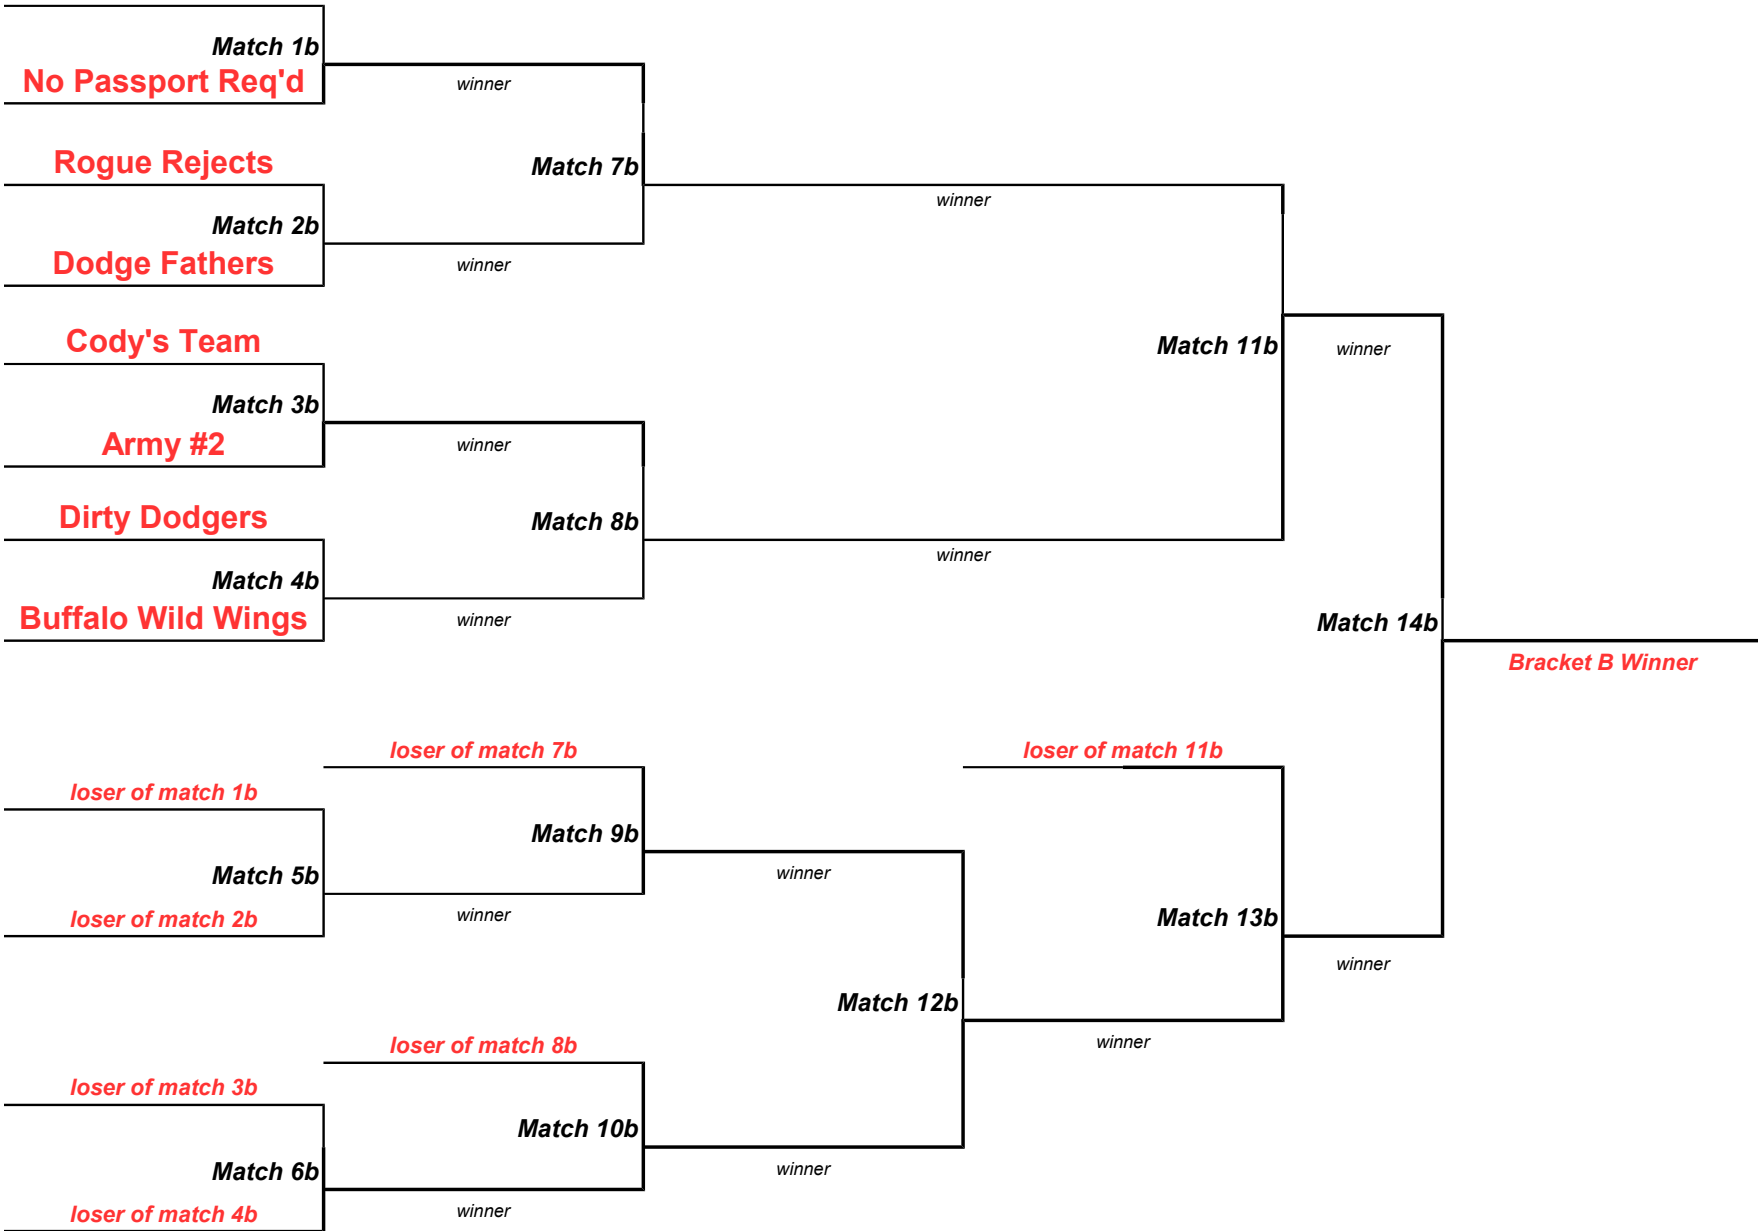

# Spring Smash 2014 Dodgeball Tournament

## Bracket A

# Bracket B

**SOU**

## Pound Town